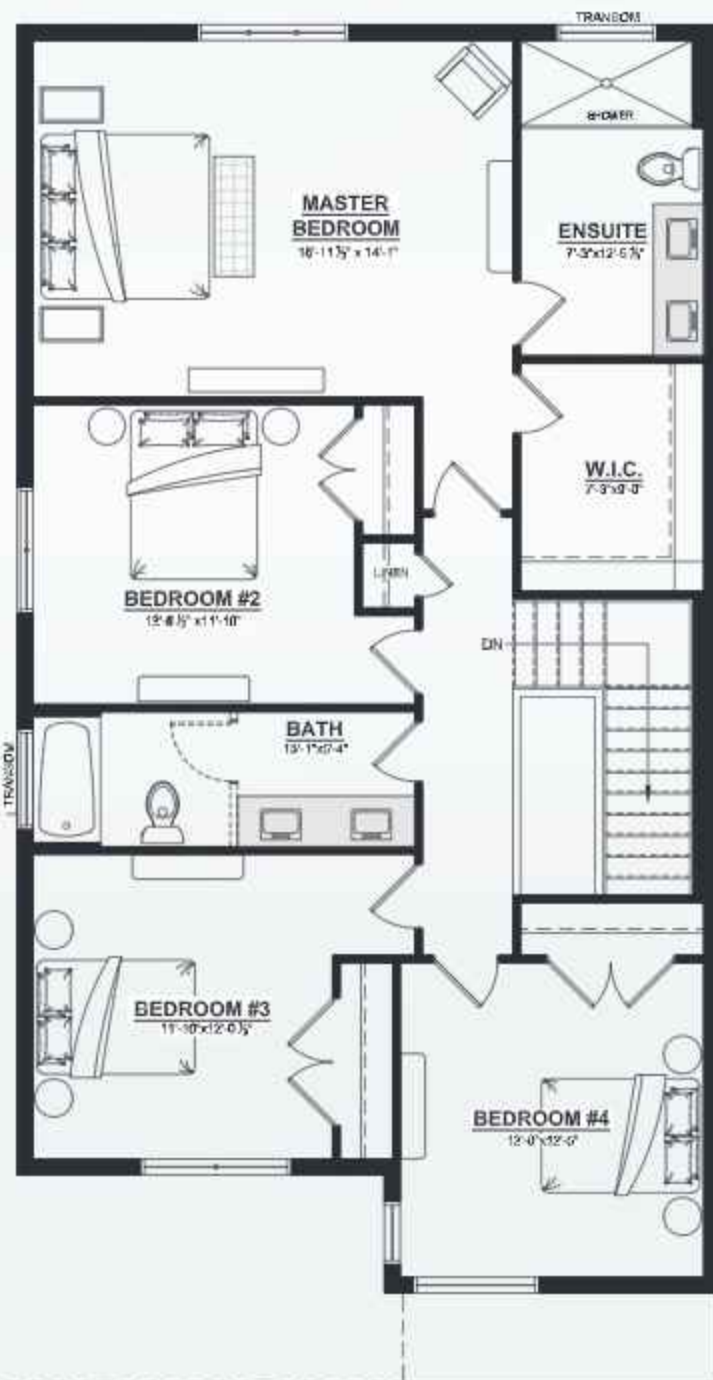

2 STOREY HOMES

1788 SQ FT | 1872 SQ FT | 1883 SQ FT | 2097 SQ FT | 2421 SQ FT

3 Bed

2.5 Bath

THE WILLOW

1788 SQ FT

Inc. 100 Sq. Ft. Open to Below

Main Floor : 860 SQ FT

Second Floor : 828 SQ FT

3 Bed

2.5 Bath

CHESTNUT

1872 SQ FT

Inc. 160 Sq. Ft. Open to Below

3 Bed

2.5 Bath

2097 SQ FT

Plus 97 Sq. Ft. Open to Below

Main Floor : 967 SQ FT

Second Floor : 1033 SQ FT

4 Bed 2.5 Bath

LAKEVIEW HAVEN

2421 SQ FT

Elevation C - 2 Double Car Garage Door

Second Floor : 1322 SQ FT

Main Floor : 1099 SQ FT

**MILLSTONE HOMES
OF LONDON**

www.centennialstates.ca

Renderings shown are artist's concept and may include upgraded or unavailable features. Interior design used for illustrative purposes only.
See list of included features for details or speak with our sales representative for more details E.A.O.E.