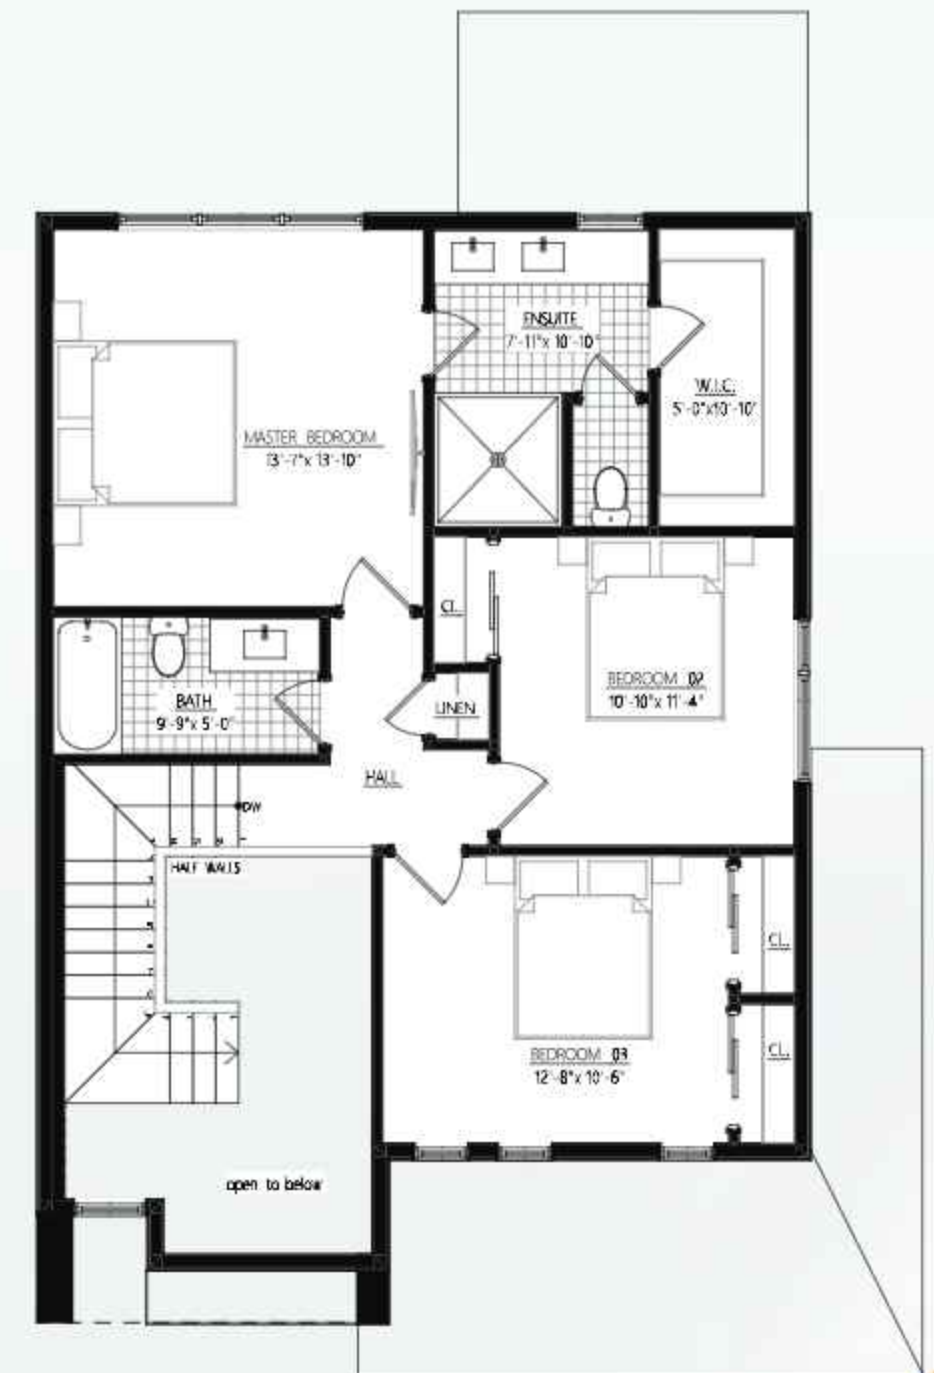

2 STOREY HOMES

1788 SQ FT | 1872 SQ FT | 1883 SQ FT | 2097 SQ FT | 2421 SQ FT

3 Bed

2.5 Bath

THE WILLOW

1788 SQ FT

Inc. 100 Sq. Ft. Open to Below

Main Floor : 860 SQ FT

Second Floor : 828 SQ FT

3 Bed

2.5 Bath

CHESTNUT

1872 SQ FT

Inc. 160 Sq. Ft. Open to Below

3 Bed

2.5 Bath

APPALACHIAN RIDGE

1883 SQ FT

Inc. 183 Sq. Ft. Open to Below

Main Floor : 880 SQ FT

Second Floor : 820 SQ FT

3 Bed

2.5 Bath

THE MEADOWS

2097 SQ FT

Plus 97 Sq. Ft. Open to Below

Main Floor : 967 SQ FT

Second Floor : 1033 SQ FT

4 Bed 2.5 Bath

LAKEVIEW HAVEN

2421 SQ FT

Elevation C - 2 Double Car Garage Door