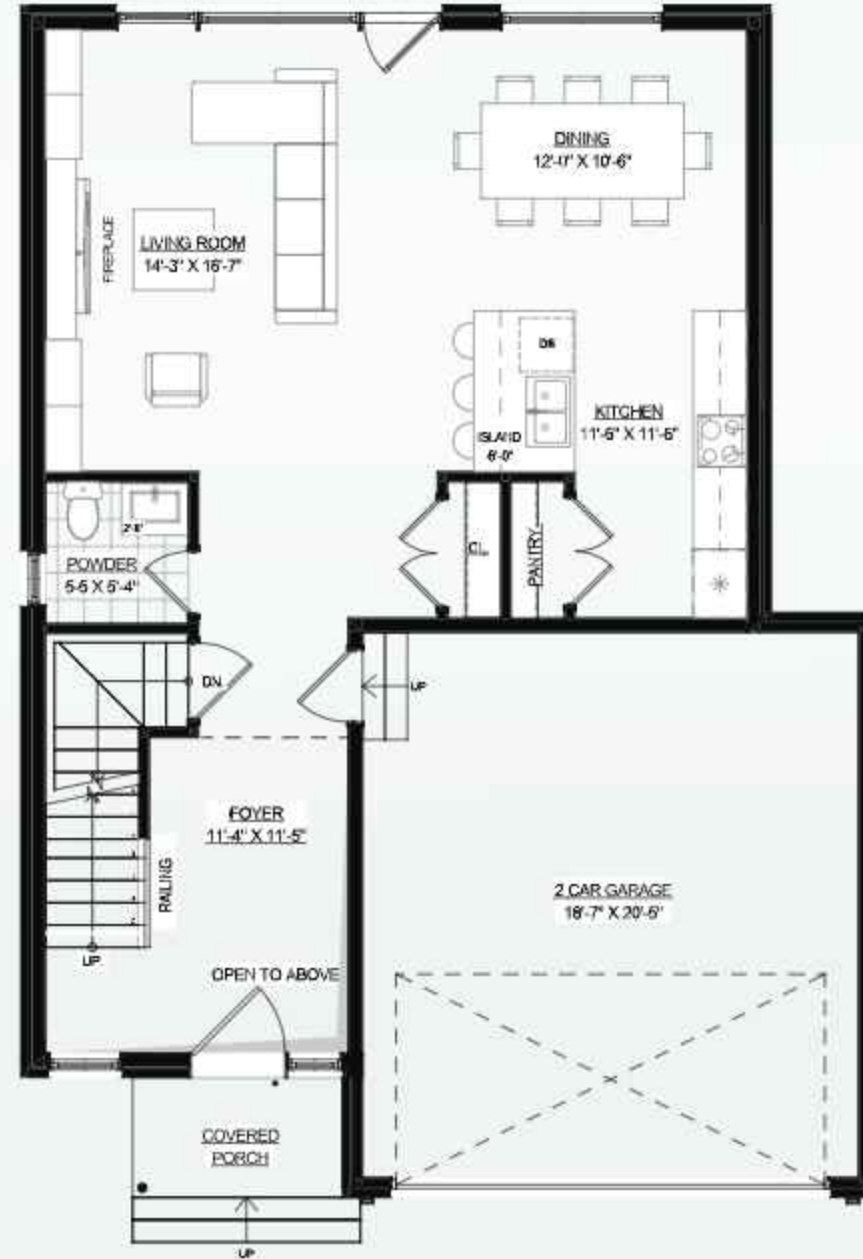

2 STOREY HOMES

1788 SQ FT | 1872 SQ FT | 1883 SQ FT | 2097 SQ FT | 2421 SQ FT

3 Bed

2.5 Bath

THE WILLOW

1788 SQ FT

Inc. 100 Sq. Ft. Open to Below

Main Floor : 860 SQ FT

Second Floor : 828 SQ FT

3 Bed

2.5 Bath

CHESTNUT

1872 SQ FT

Inc. 160 Sq. Ft. Open to Below

3 Bed

2.5 Bath

APPALACHIAN RIDGE

1883 SQ FT

Inc. 183 Sq. Ft. Open to Below

Main Floor : 880 SQ FT

Second Floor : 820 SQ FT

3 Bed

2.5 Bath

THE MEADOWS

2097 SQ FT

Plus 97 Sq. Ft. Open to Below

Main Floor : 967 SQ FT

Second Floor : 1033 SQ FT

4 Bed 2.5 Bath

LAKEVIEW HAVEN

2421 SQ FT

Elevation C - 2 Double Car Garage Door