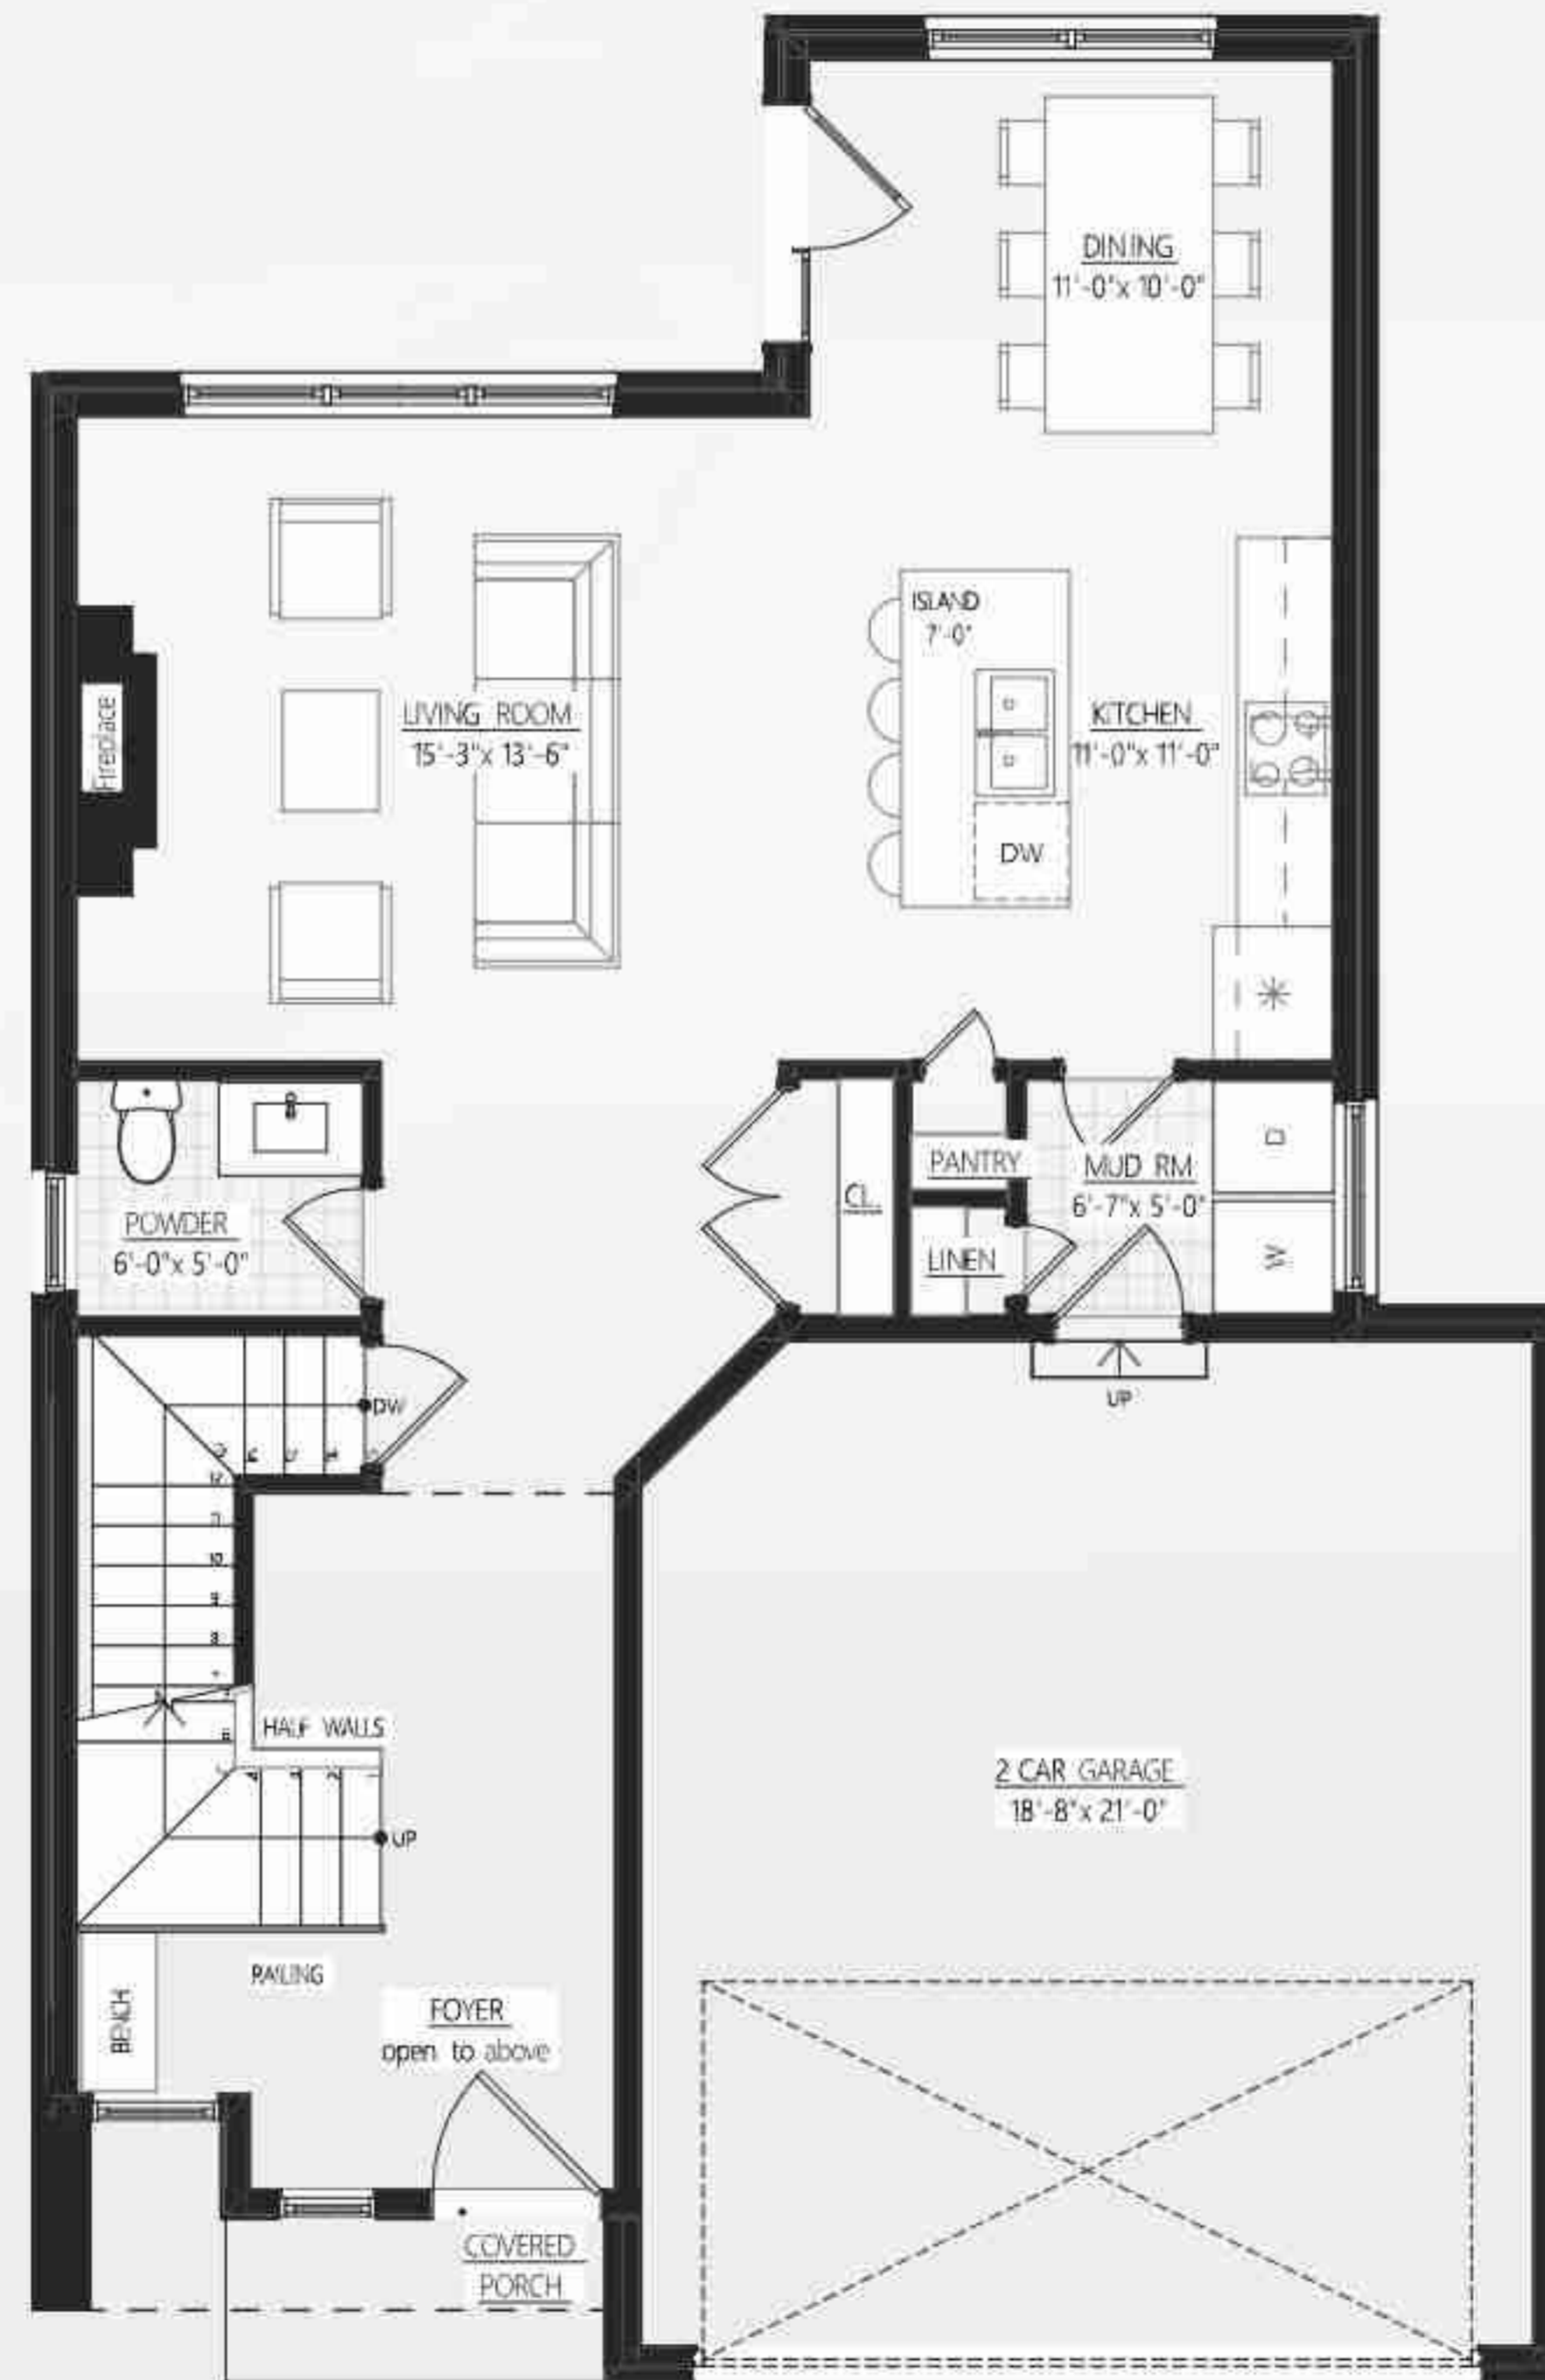

3 Bed

2.5 Bath

APPALACHIAN RIDGE

1883 SQ FT

Inc. 183 Sq. Ft. Open to Below

Main Floor : 880 SQ FT

Second Floor : 820 SQ FT