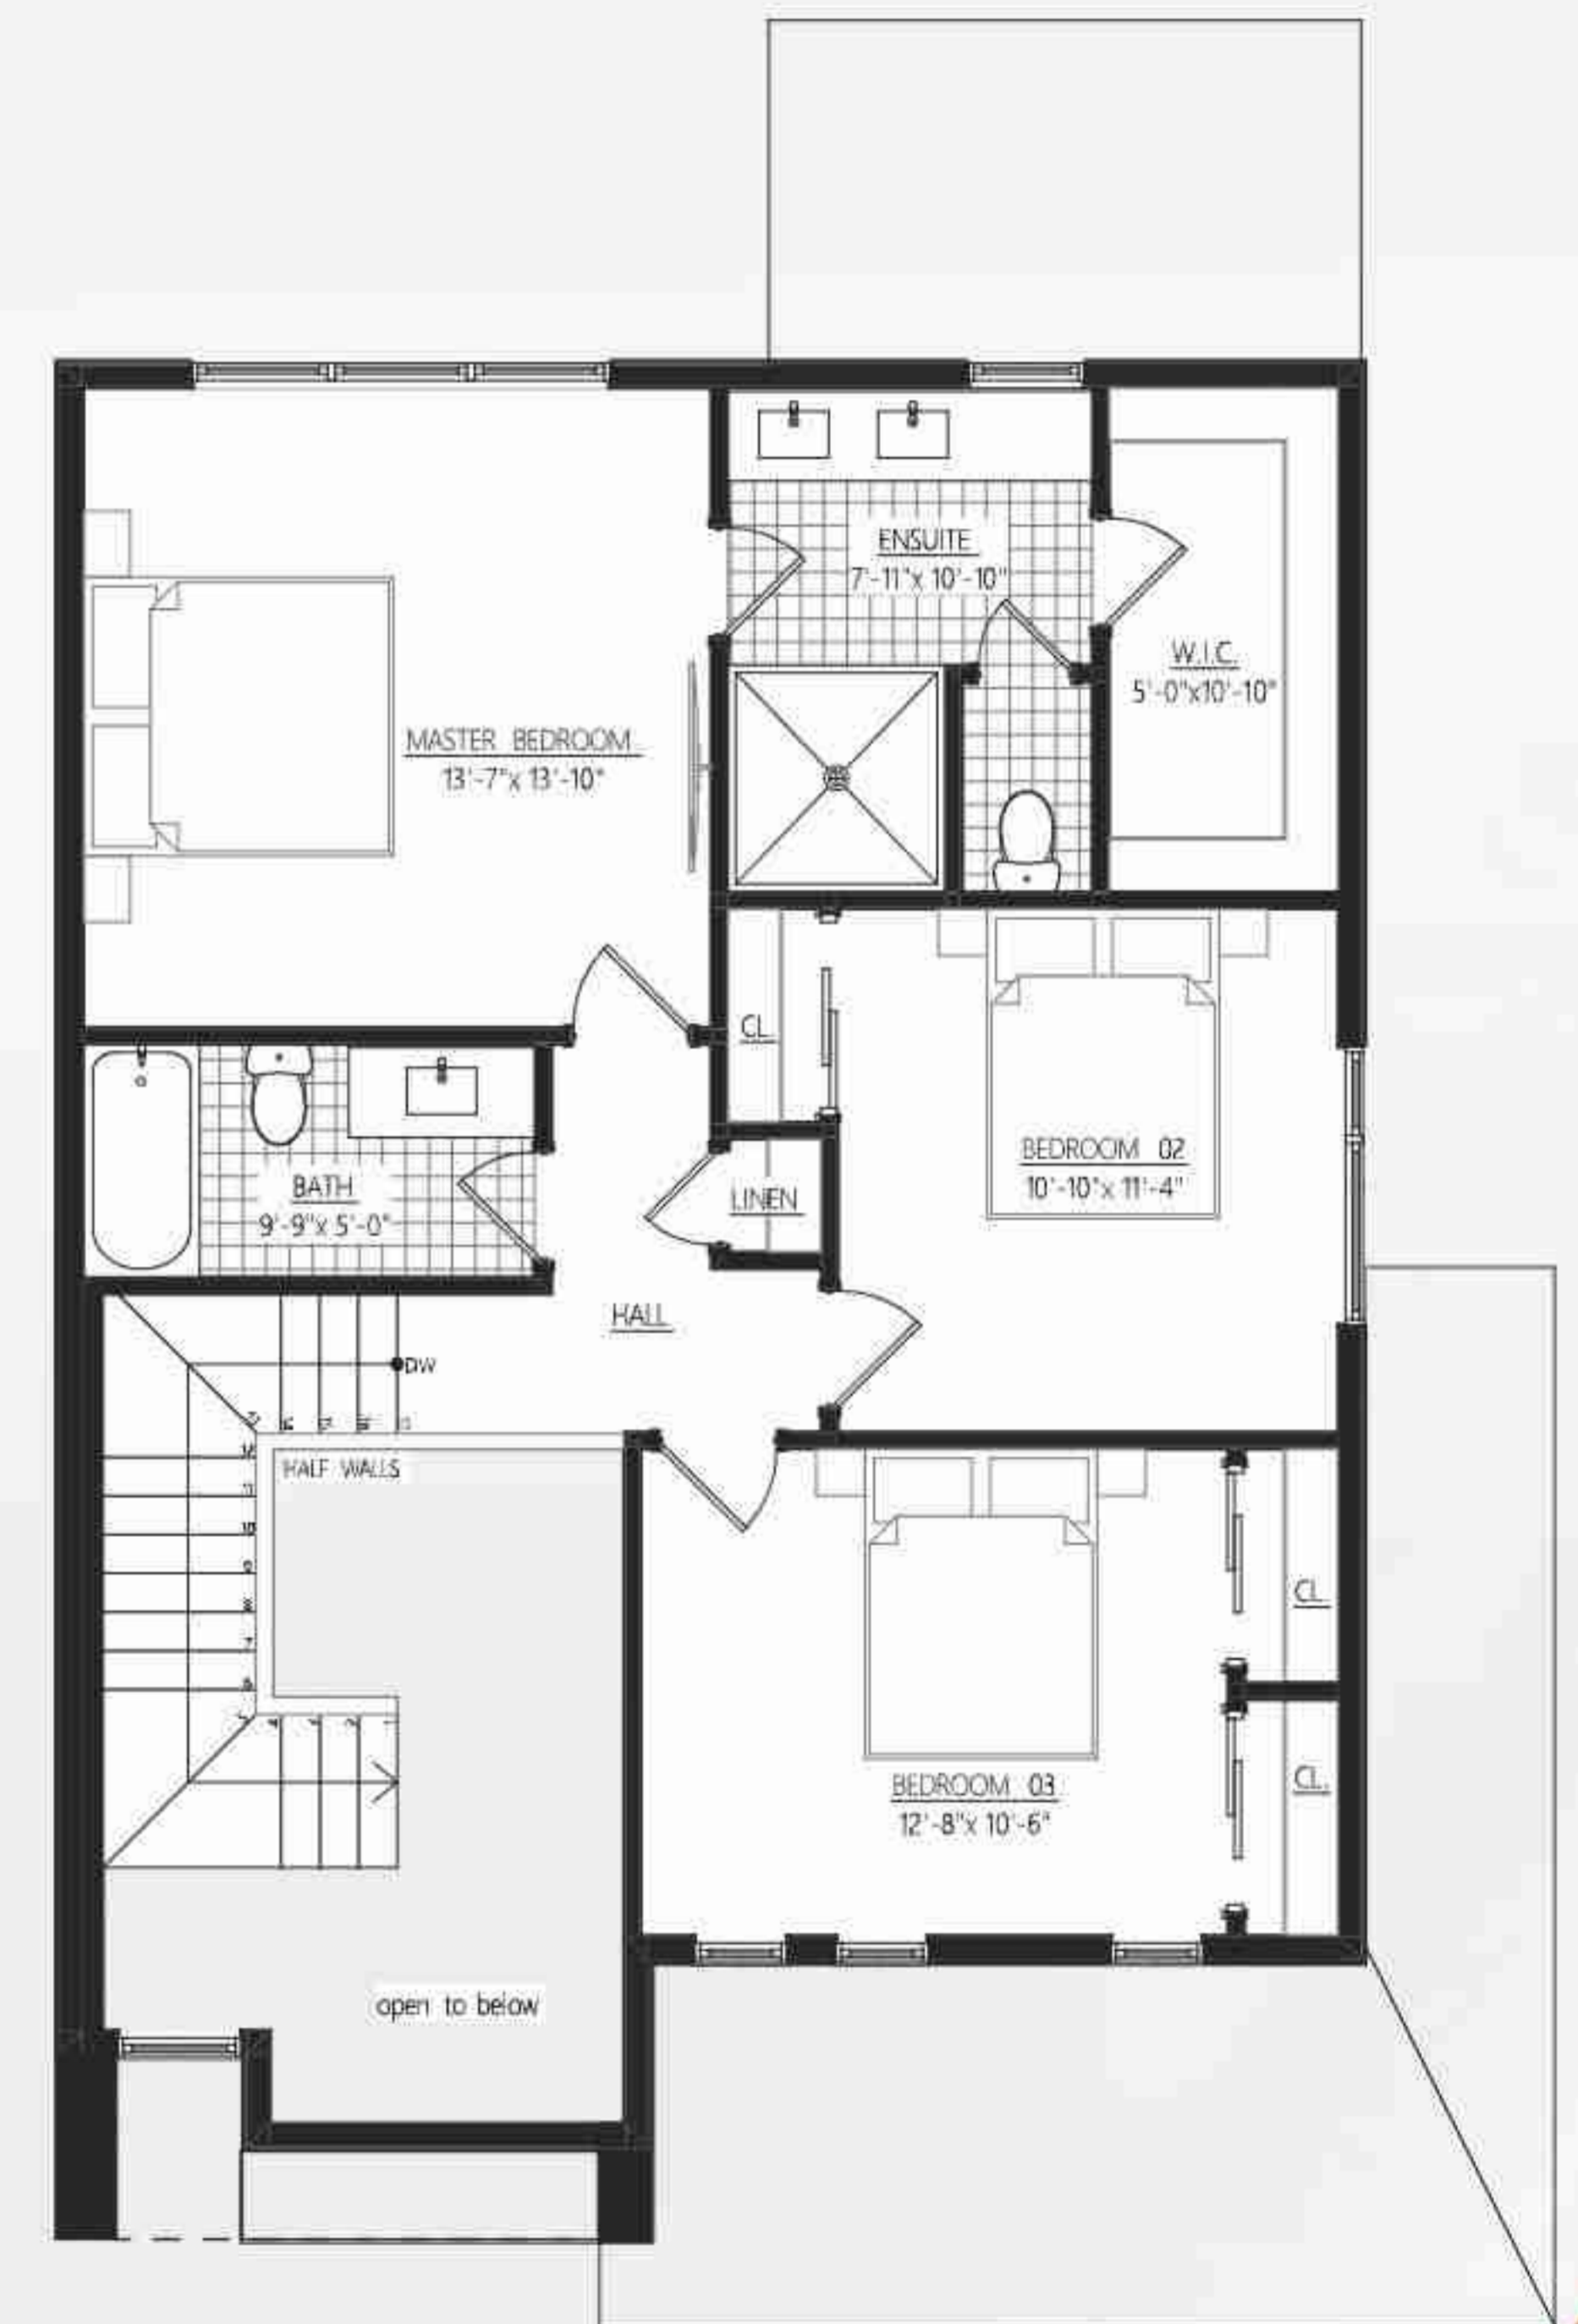

3 Bed

2.5 Bath

APPALACHIAN RIDGE

1883 SQ FT

Inc. 183 Sq. Ft. Open to Below

Main Floor : 880 SQ FT

Second Floor : 820 SQ FT