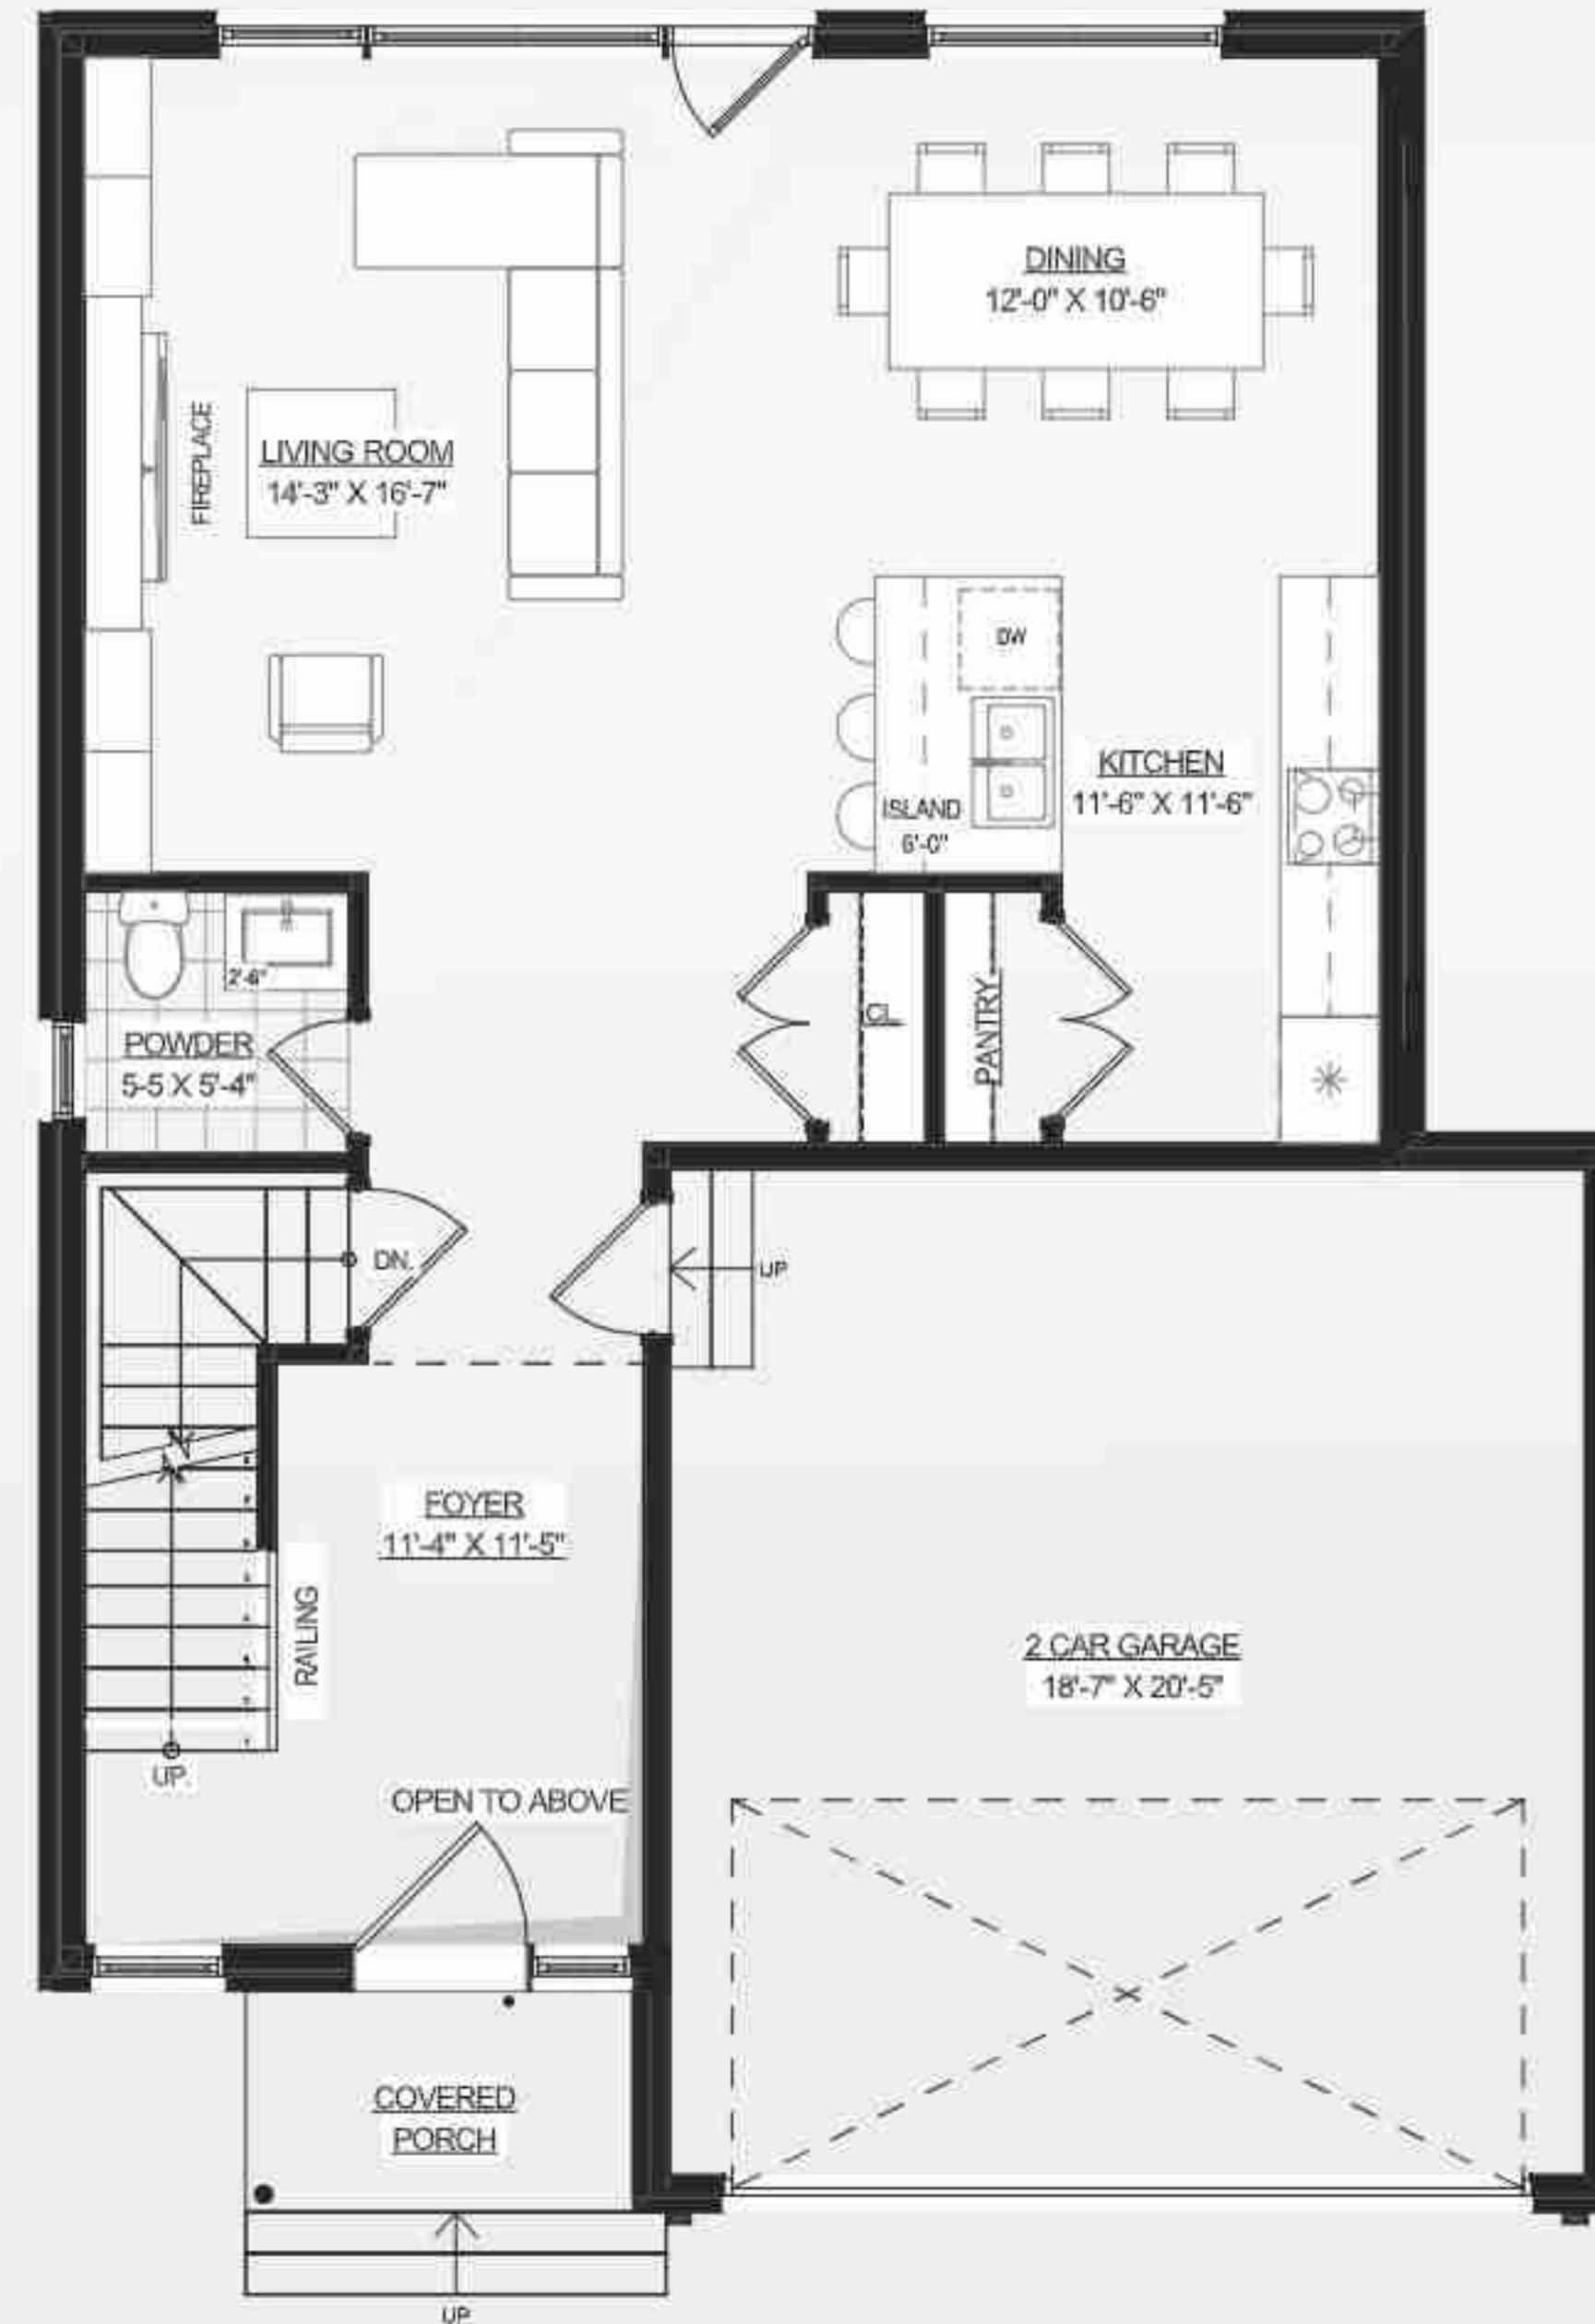

3 Bed

2.5 Bath

CHESTNUT

1872 SQ FT

Inc. 160 Sq. Ft. Open to Below

Main Floor : 858 SQ FT

Second Floor : 854 SQ FT