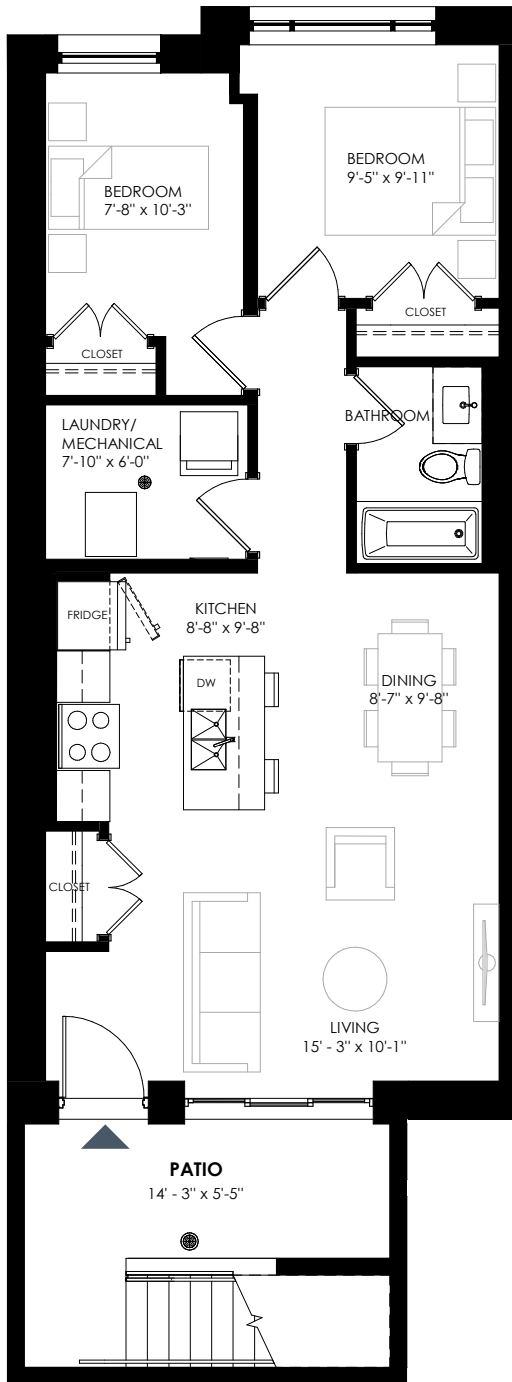

LOWER LEVEL | 858 SQ FT | 2 BEDS | 1 BATH

THE RIVER A

GROUND LEVEL