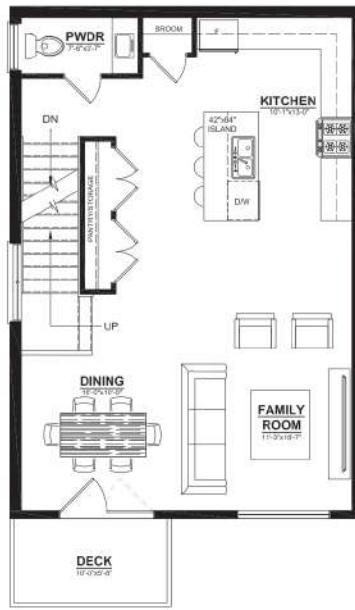

GROUND LEVEL

MAIN LEVEL

UPPER LEVEL

Actual usable floor space may vary from the stated floor areas. All renderings are artist's concept. Dimensions, specifications and architectural detailing subject to modifications. E. & O.E. October 2023

MILLSTONE HOMES OF LONDON

DREAMWOOD

INTERIOR UNIT
TOTAL SQ FT 1,650

 2 Bed
  2.5 Bath