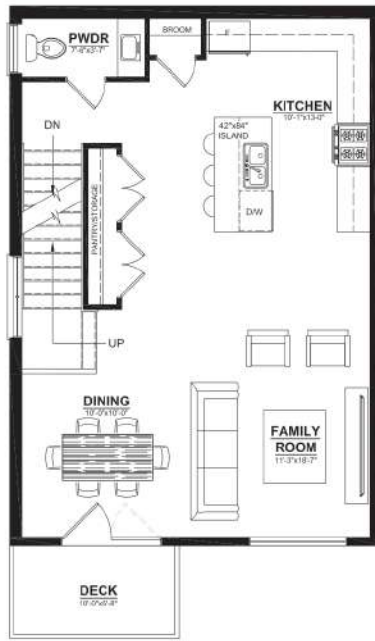

GROUND LEVEL

MAIN LEVEL

UPPER LEVEL

Actual usable floor space may vary from the stated floor areas. All renderings are artist's concept. Dimensions, specifications and architectural detailing subject to modifications. E. & O.E. October 2023

STARLIGHT

END UNIT
TOTAL SQ FT 1,668

● ● ● ● ● ●

 2 Bed  2.5 Bath