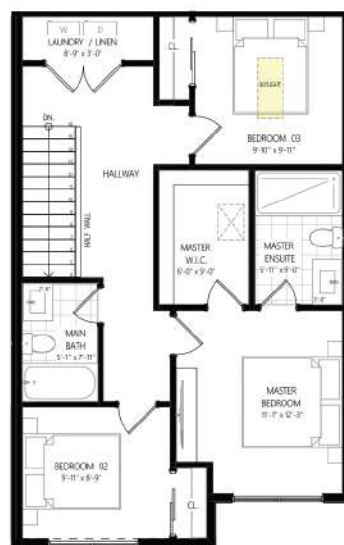

GROUND LEVEL

MAIN LEVEL

UPPER LEVEL

Actual usable floor space may vary from the stated floor areas. All renderings are artist's concept. Dimensions, specifications and architectural detailing subject to modifications. E. & O.E. October 2023

ARCADIA

INTERIOR UNIT
TOTAL SQ FT 1,650

3 Bed **2.5 Bath**