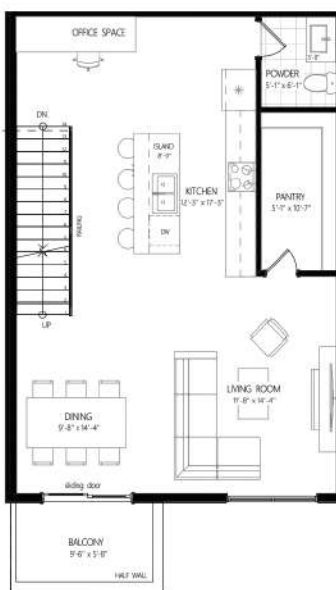

GROUND LEVEL

MAIN LEVEL

UPPER LEVEL

Actual usable floor space may vary from the stated floor areas. All renderings are artist's concept. Dimensions, specifications and architectural detailing subject to modifications. E. & O.E. October 2023

ARCADIA

INTERIOR UNIT
TOTAL SQ FT 1,650

3 Bed **2.5 Bath**