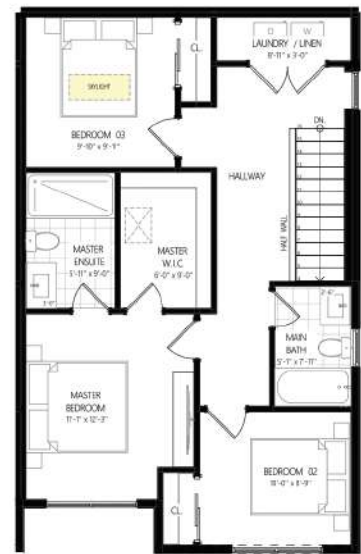

GROUND LEVEL

MAIN LEVEL

UPPER LEVEL

Actual usable floor space may vary from the stated floor areas. All renderings are artist's concept. Dimensions, specifications and architectural detailing subject to modifications. E. & O.E. October 2023

MILLSTONE HOMES OF LONDON

TWILIGHT

END UNIT
TOTAL SQ FT 1,668

3 Bed

2.5 Bath