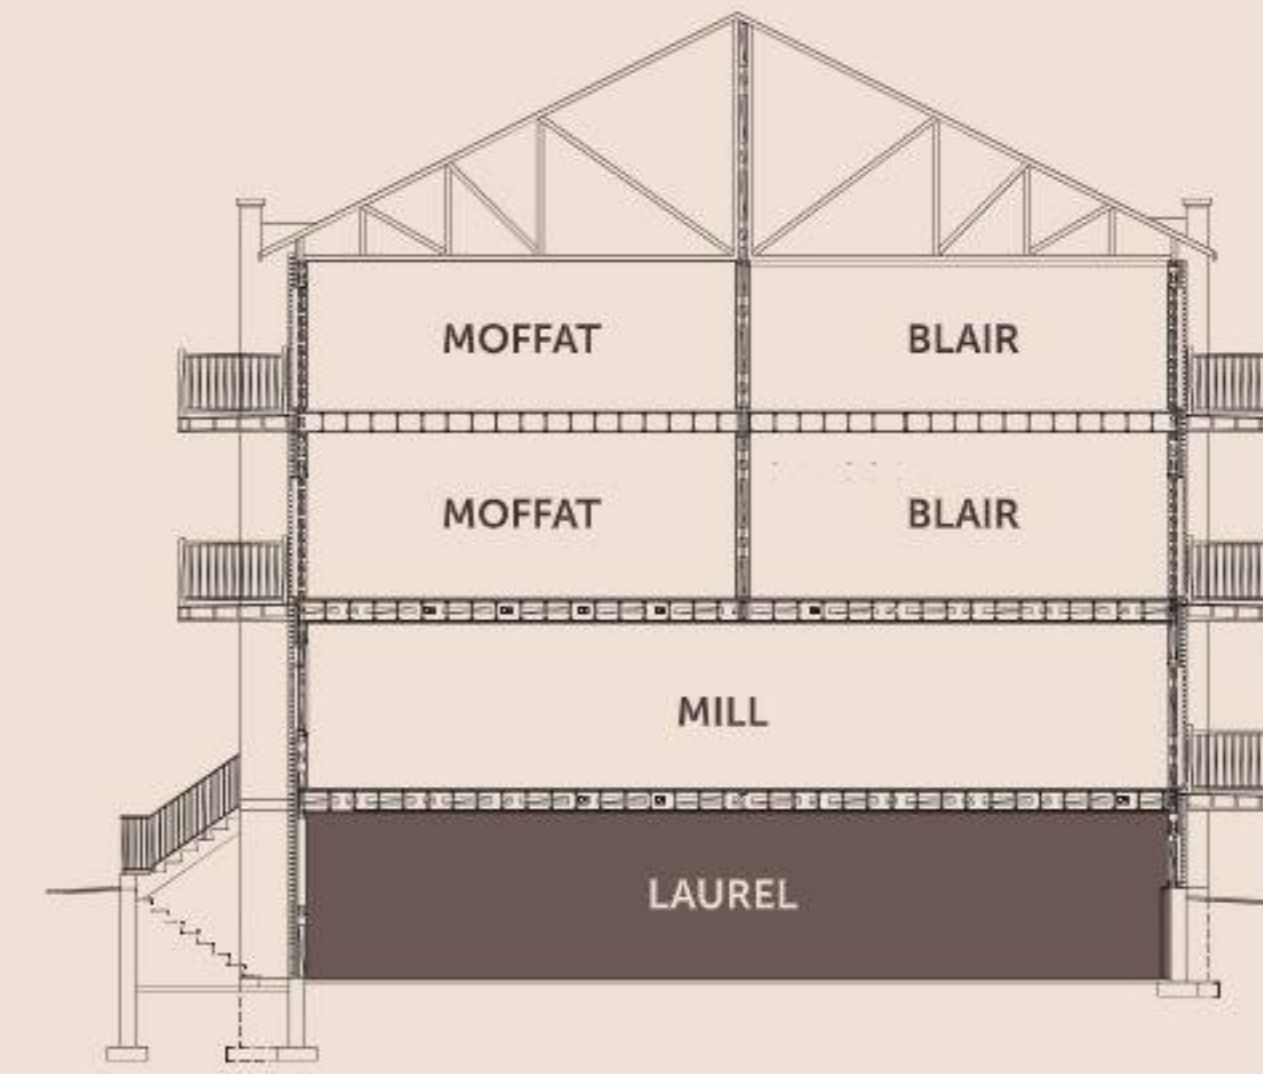

# THE LAUREL (A)

GARDEN LEVEL  
END UNIT

SIDE  
ELEVATION

Renderings shown are artist's concept and may include upgraded, unavailable, or furniture features. Interior & exterior design used for illustrative purposes only. See list of included features for details or speak with our sales representative for more details E.A.O.E.

# THE LAUREL (B)

GARDEN LEVEL  
INTERIOR UNIT

SIDE  
ELEVATION

Renderings shown are artist's concept and may include upgraded, unavailable, or furniture features. Interior & exterior design used for illustrative purposes only. See list of included features for details or speak with our sales representative for more details E.A.O.E.

# THE MILL (A)

MAIN LEVEL  
END UNIT

SIDE  
ELEVATION

Renderings shown are artist's concept and may include upgraded, unavailable, or furniture features. Interior & exterior design used for illustrative purposes only. See list of included features for details or speak with our sales representative for more details E.A.O.E.

# THE MOFFAT (A)

2-STOREY  
END UNIT

SIDE  
ELEVATION

Renderings shown are artist's concept and may include upgraded, unavailable, or furniture features. Interior & exterior design used for illustrative purposes only. See list of included features for details or speak with our sales representative for more details E.A.O.E.