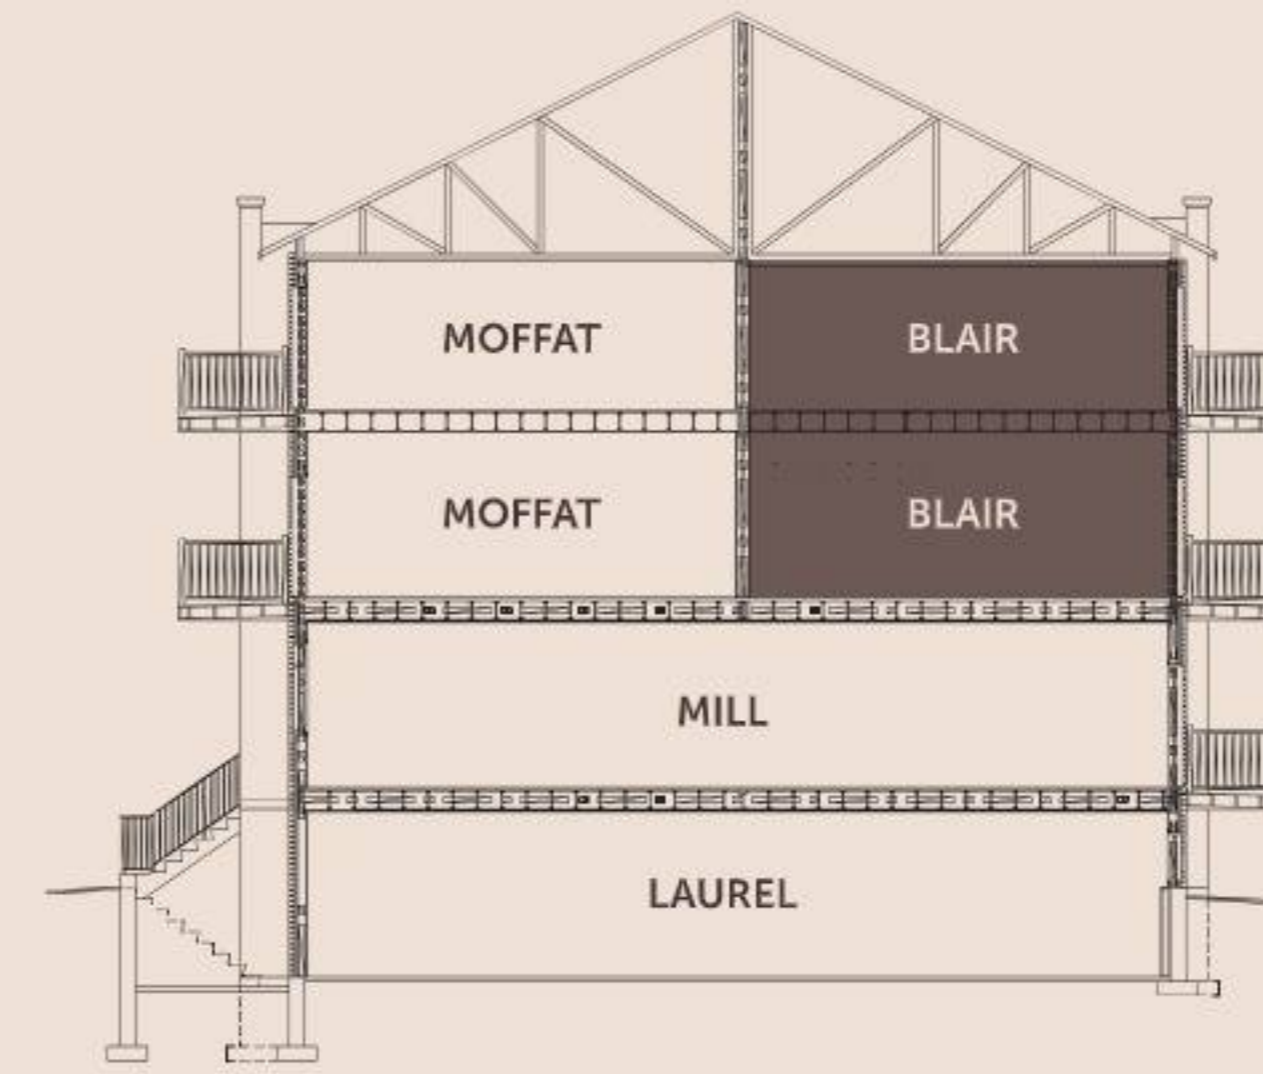

# THE MOFFAT (A)

2-STOREY  
END UNIT

SIDE  
ELEVATION

Renderings shown are artist's concept and may include upgraded, unavailable, or furniture features. Interior & exterior design used for illustrative purposes only. See list of included features for details or speak with our sales representative for more details E.A.O.E.

# THE MOFFAT (B)

2-STOREY  
INTERIOR UNIT

SIDE  
ELEVATION

Renderings shown are artist's concept and may include upgraded, unavailable, or furniture features. Interior & exterior design used for illustrative purposes only. See list of included features for details or speak with our sales representative for more details E.A.O.E.

# THE BLAIR (A)

2-STOREY  
END UNIT

SIDE  
ELEVATION

Renderings shown are artist's concept and may include upgraded, unavailable, or furniture features. Interior & exterior design used for illustrative purposes only. See list of included features for details or speak with our sales representative for more details E.A.O.E.

# THE BLAIR (B)

2-STOREY  
INTERIOR UNIT

SIDE  
ELEVATION

Renderings shown are artist's concept and may include upgraded, unavailable, or furniture features. Interior & exterior design used for illustrative purposes only. See list of included features for details or speak with our sales representative for more details E.A.O.E.