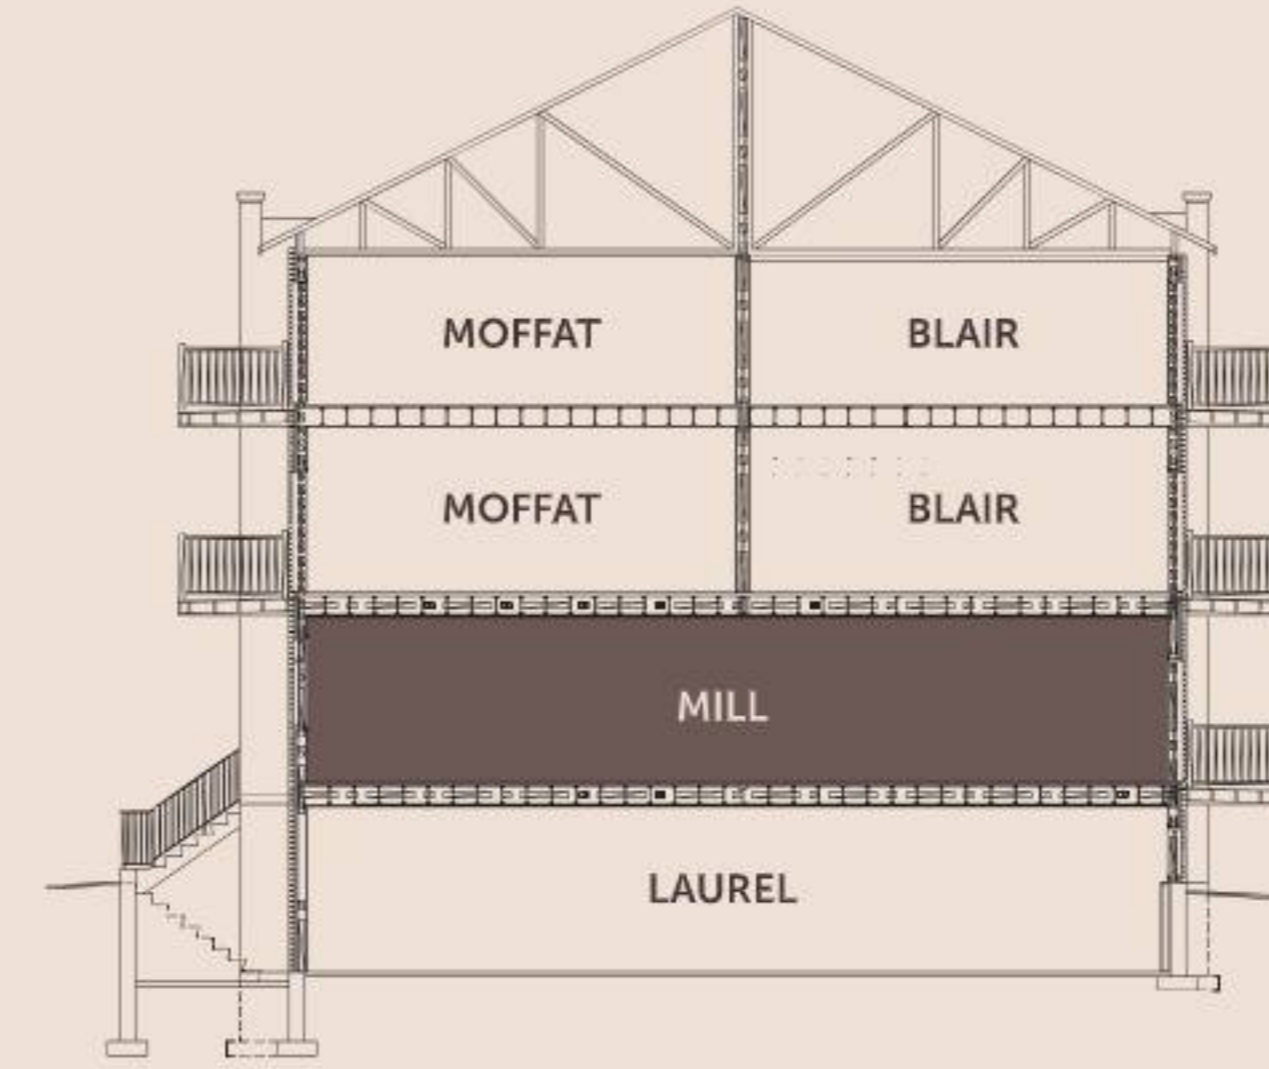

# THE LAUREL (B)

GARDEN LEVEL  
INTERIOR UNIT

SIDE  
ELEVATION

Renderings shown are artist's concept and may include upgraded, unavailable, or furniture features. Interior & exterior design used for illustrative purposes only. See list of included features for details or speak with our sales representative for more details E.A.O.E.

# THE MILL (A)

MAIN LEVEL  
END UNIT

SIDE  
ELEVATION

Renderings shown are artist's concept and may include upgraded, unavailable, or furniture features. Interior & exterior design used for illustrative purposes only. See list of included features for details or speak with our sales representative for more details E.A.O.E.

# THE MILL (B)

MAIN LEVEL  
INTERIOR UNIT

SIDE  
ELEVATION

Renderings shown are artist's concept and may include upgraded, unavailable, or furniture features. Interior & exterior design used for illustrative purposes only. See list of included features for details or speak with our sales representative for more details E.A.O.E.

# THE MOFFAT (A)

2-STOREY  
END UNIT

SIDE  
ELEVATION

Renderings shown are artist's concept and may include upgraded, unavailable, or furniture features. Interior & exterior design used for illustrative purposes only. See list of included features for details or speak with our sales representative for more details E.A.O.E.