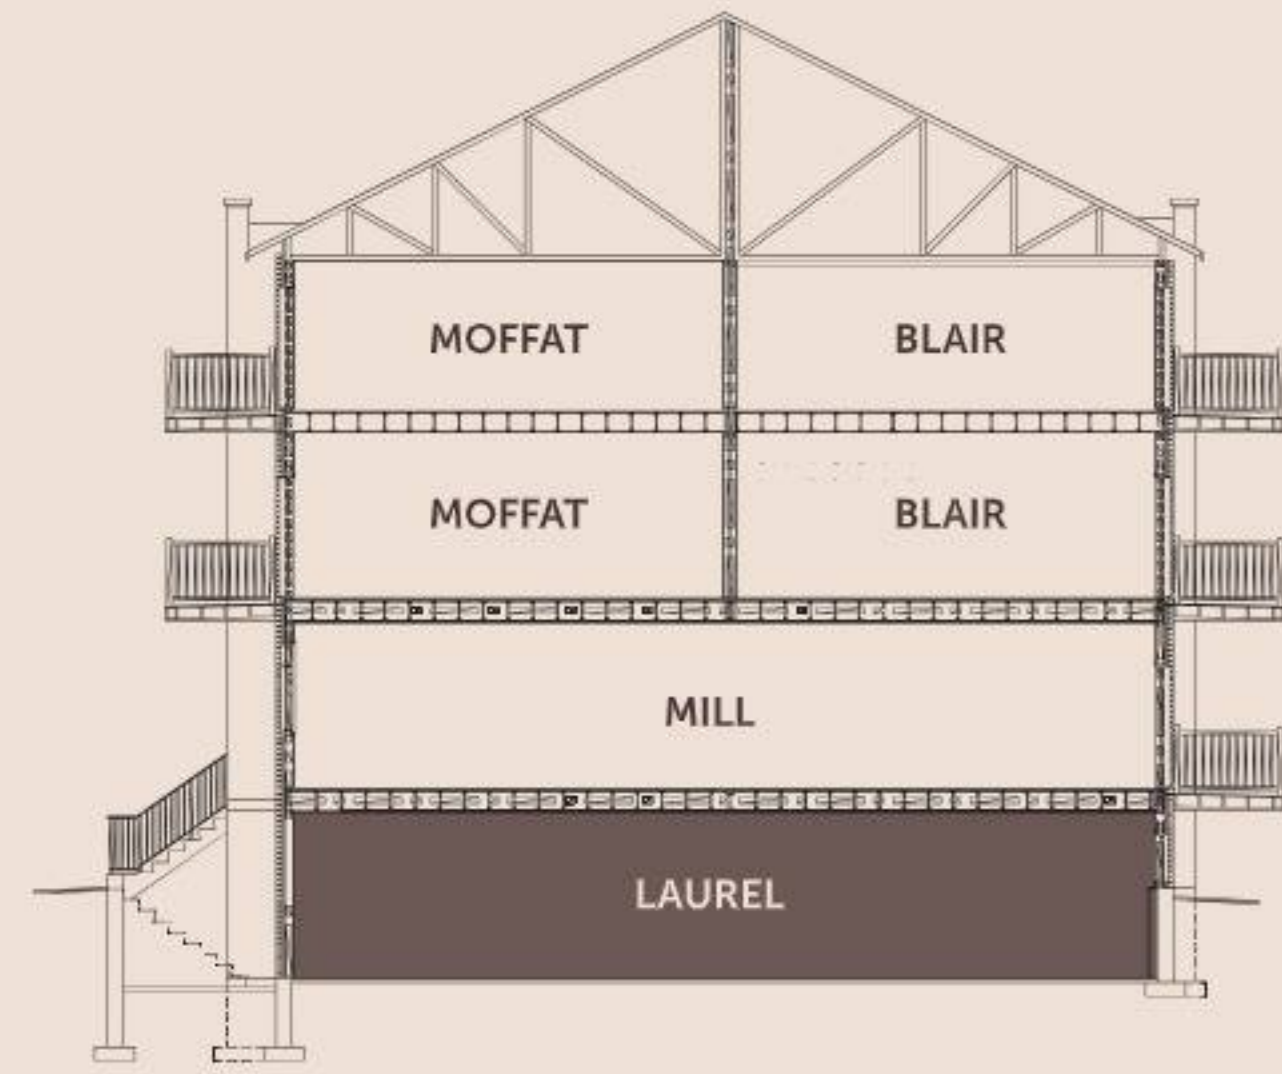

# THE LAUREL (A)

GARDEN LEVEL  
END UNIT

SIDE  
ELEVATION

Renderings shown are artist's concept and may include upgraded, unavailable, or furniture features. Interior & exterior design used for illustrative purposes only. See list of included features for details or speak with our sales representative for more details E.A.O.E.

# THE LAUREL (B)

GARDEN LEVEL  
INTERIOR UNIT

SIDE  
ELEVATION

Renderings shown are artist's concept and may include upgraded, unavailable, or furniture features. Interior & exterior design used for illustrative purposes only. See list of included features for details or speak with our sales representative for more details E.A.O.E.

# THE MILL (A)

MAIN LEVEL  
END UNIT

SIDE  
ELEVATION

Renderings shown are artist's concept and may include upgraded, unavailable, or furniture features. Interior & exterior design used for illustrative purposes only. See list of included features for details or speak with our sales representative for more details E.A.O.E.

# THE MOFFAT (A)

2-STOREY  
END UNIT

SIDE  
ELEVATION

Renderings shown are artist's concept and may include upgraded, unavailable, or furniture features. Interior & exterior design used for illustrative purposes only. See list of included features for details or speak with our sales representative for more details E.A.O.E.