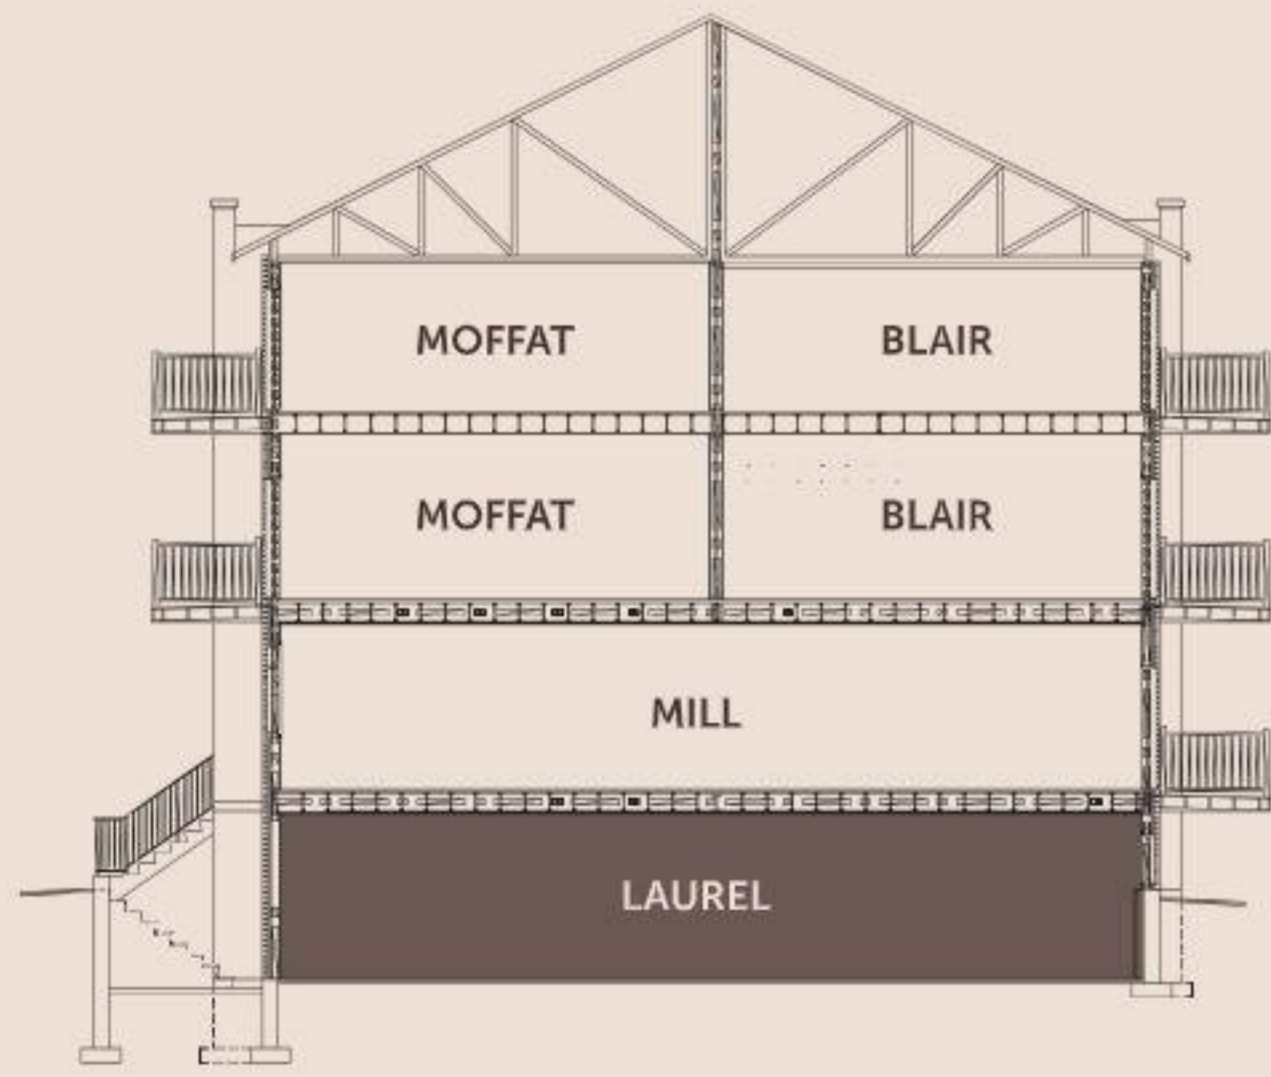

THE LAUREL (A)

GARDEN LEVEL
END UNIT

SIDE ELEVATION

Renderings shown are artist's concept and may include upgraded, unavailable, or furniture features. Interior & exterior design used for illustrative purposes only. See list of included features for details or speak with our sales representative for more details E.A.O.E.

THE LAUREL (B)

GARDEN LEVEL
INTERIOR UNIT

SIDE ELEVATION

Renderings shown are artist's concept and may include upgraded, unavailable, or furniture features. Interior & exterior design used for illustrative purposes only. See list of included features for details or speak with our sales representative for more details E.A.O.E.