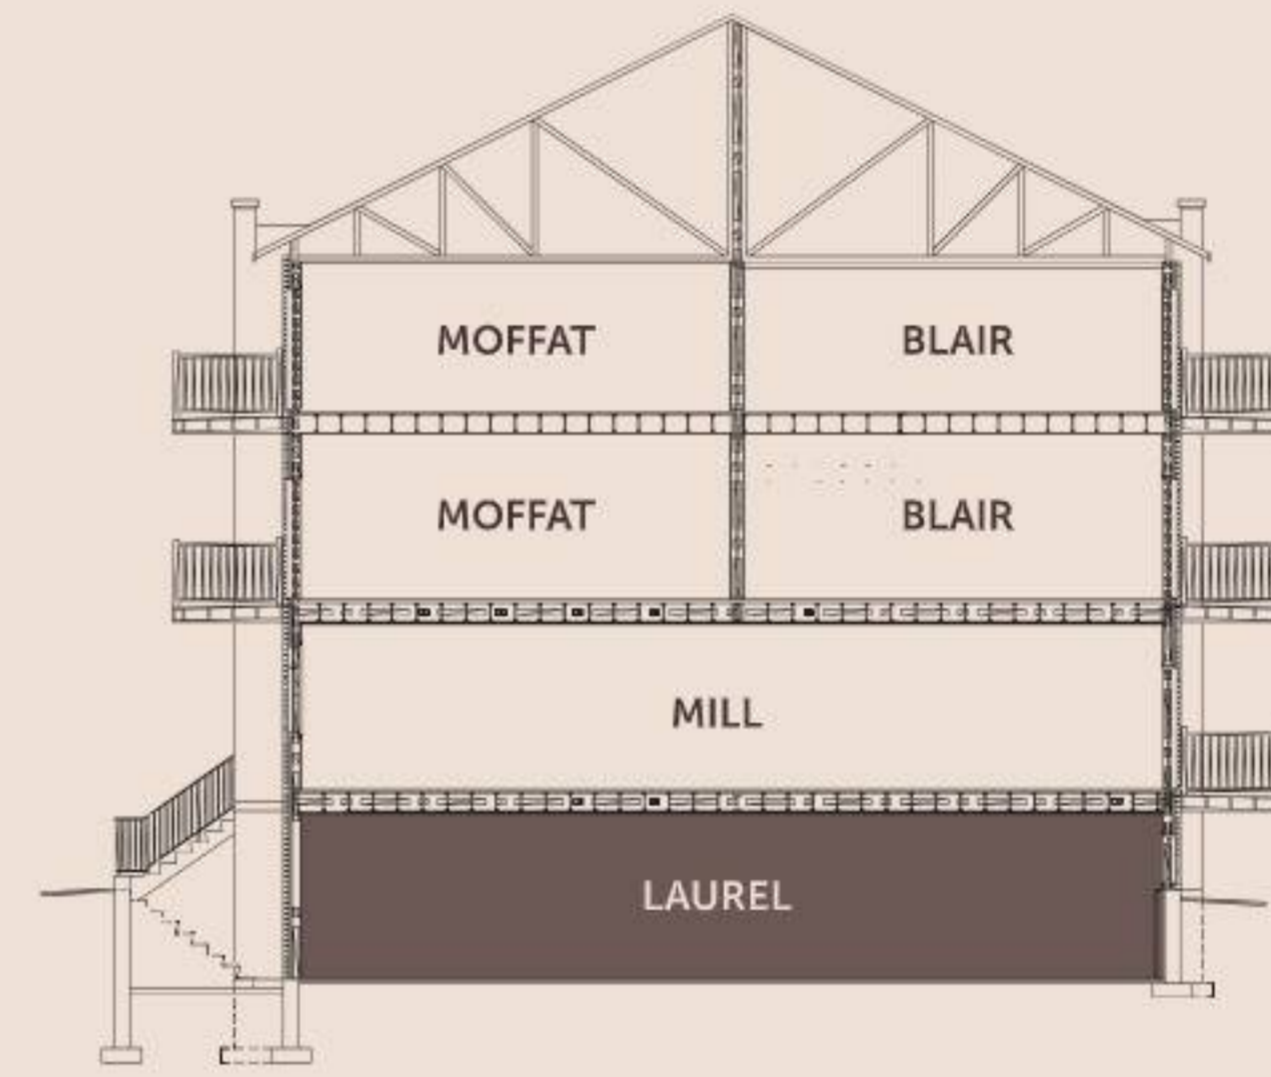

THE LAUREL (A)

GARDEN LEVEL
END UNIT

SIDE ELEVATION

Renderings shown are artist's concept and may include upgraded, unavailable, or furniture features. Interior & exterior design used for illustrative purposes only. See list of included features for details or speak with our sales representative for more details E.A.O.E.

THE LAUREL (B)

GARDEN LEVEL
INTERIOR UNIT

SIDE ELEVATION

Renderings shown are artist's concept and may include upgraded, unavailable, or furniture features. Interior & exterior design used for illustrative purposes only. See list of included features for details or speak with our sales representative for more details E.A.O.E.