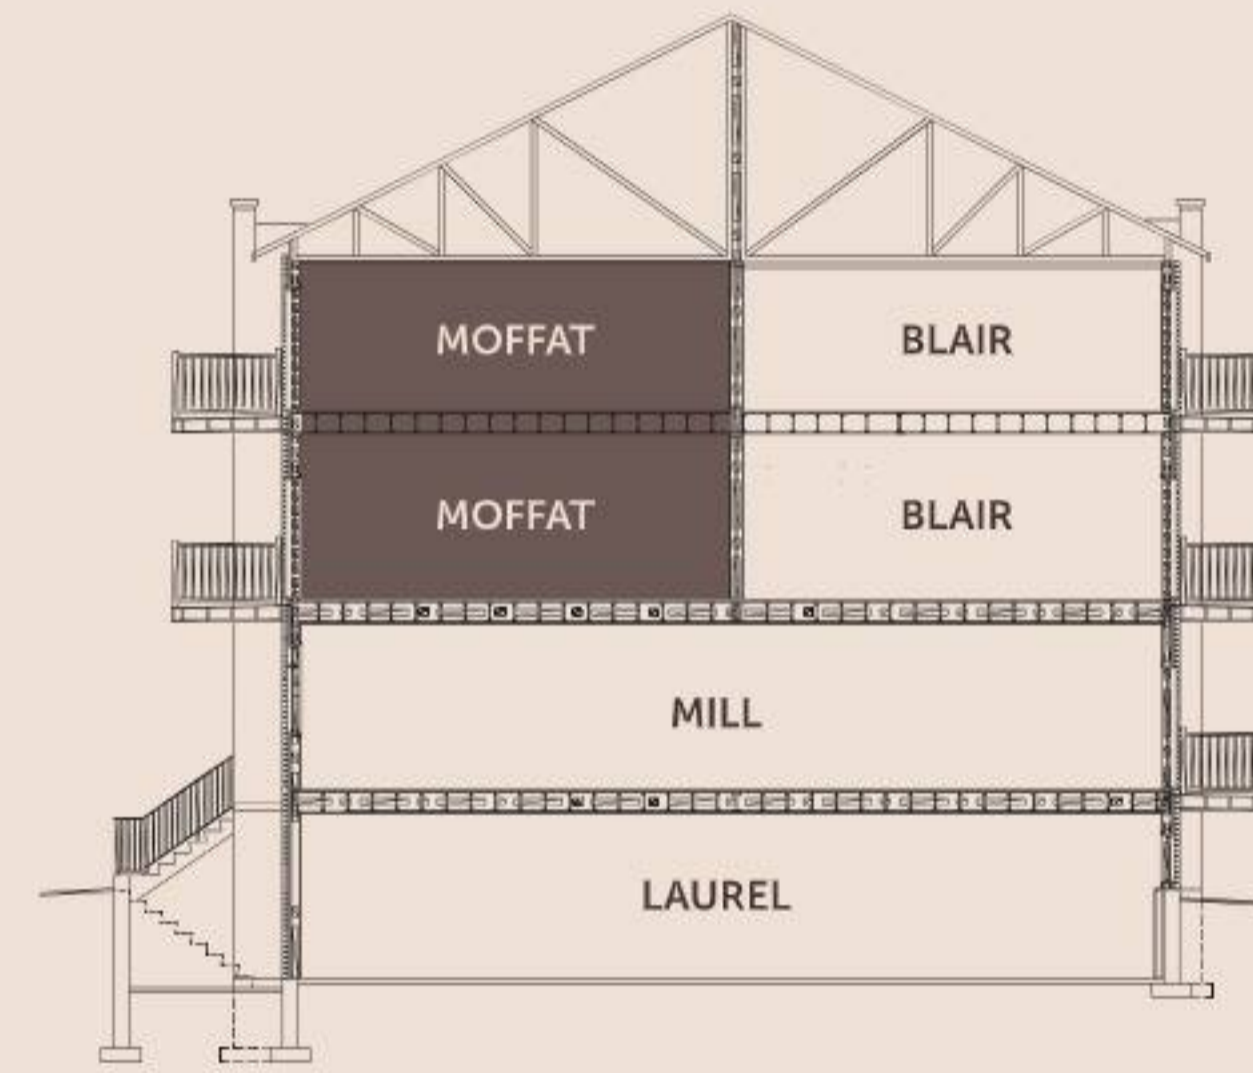

# THE MOFFAT (A)

2-STOREY  
END UNIT

SIDE  
ELEVATION

Renderings shown are artist's concept and may include upgraded, unavailable, or furniture features. Interior & exterior design used for illustrative purposes only. See list of included features for details or speak with our sales representative for more details E.A.O.E.

# THE MOFFAT (B)

2-STOREY  
INTERIOR UNIT

SIDE  
ELEVATION

Renderings shown are artist's concept and may include upgraded, unavailable, or furniture features. Interior & exterior design used for illustrative purposes only. See list of included features for details or speak with our sales representative for more details E.A.O.E.