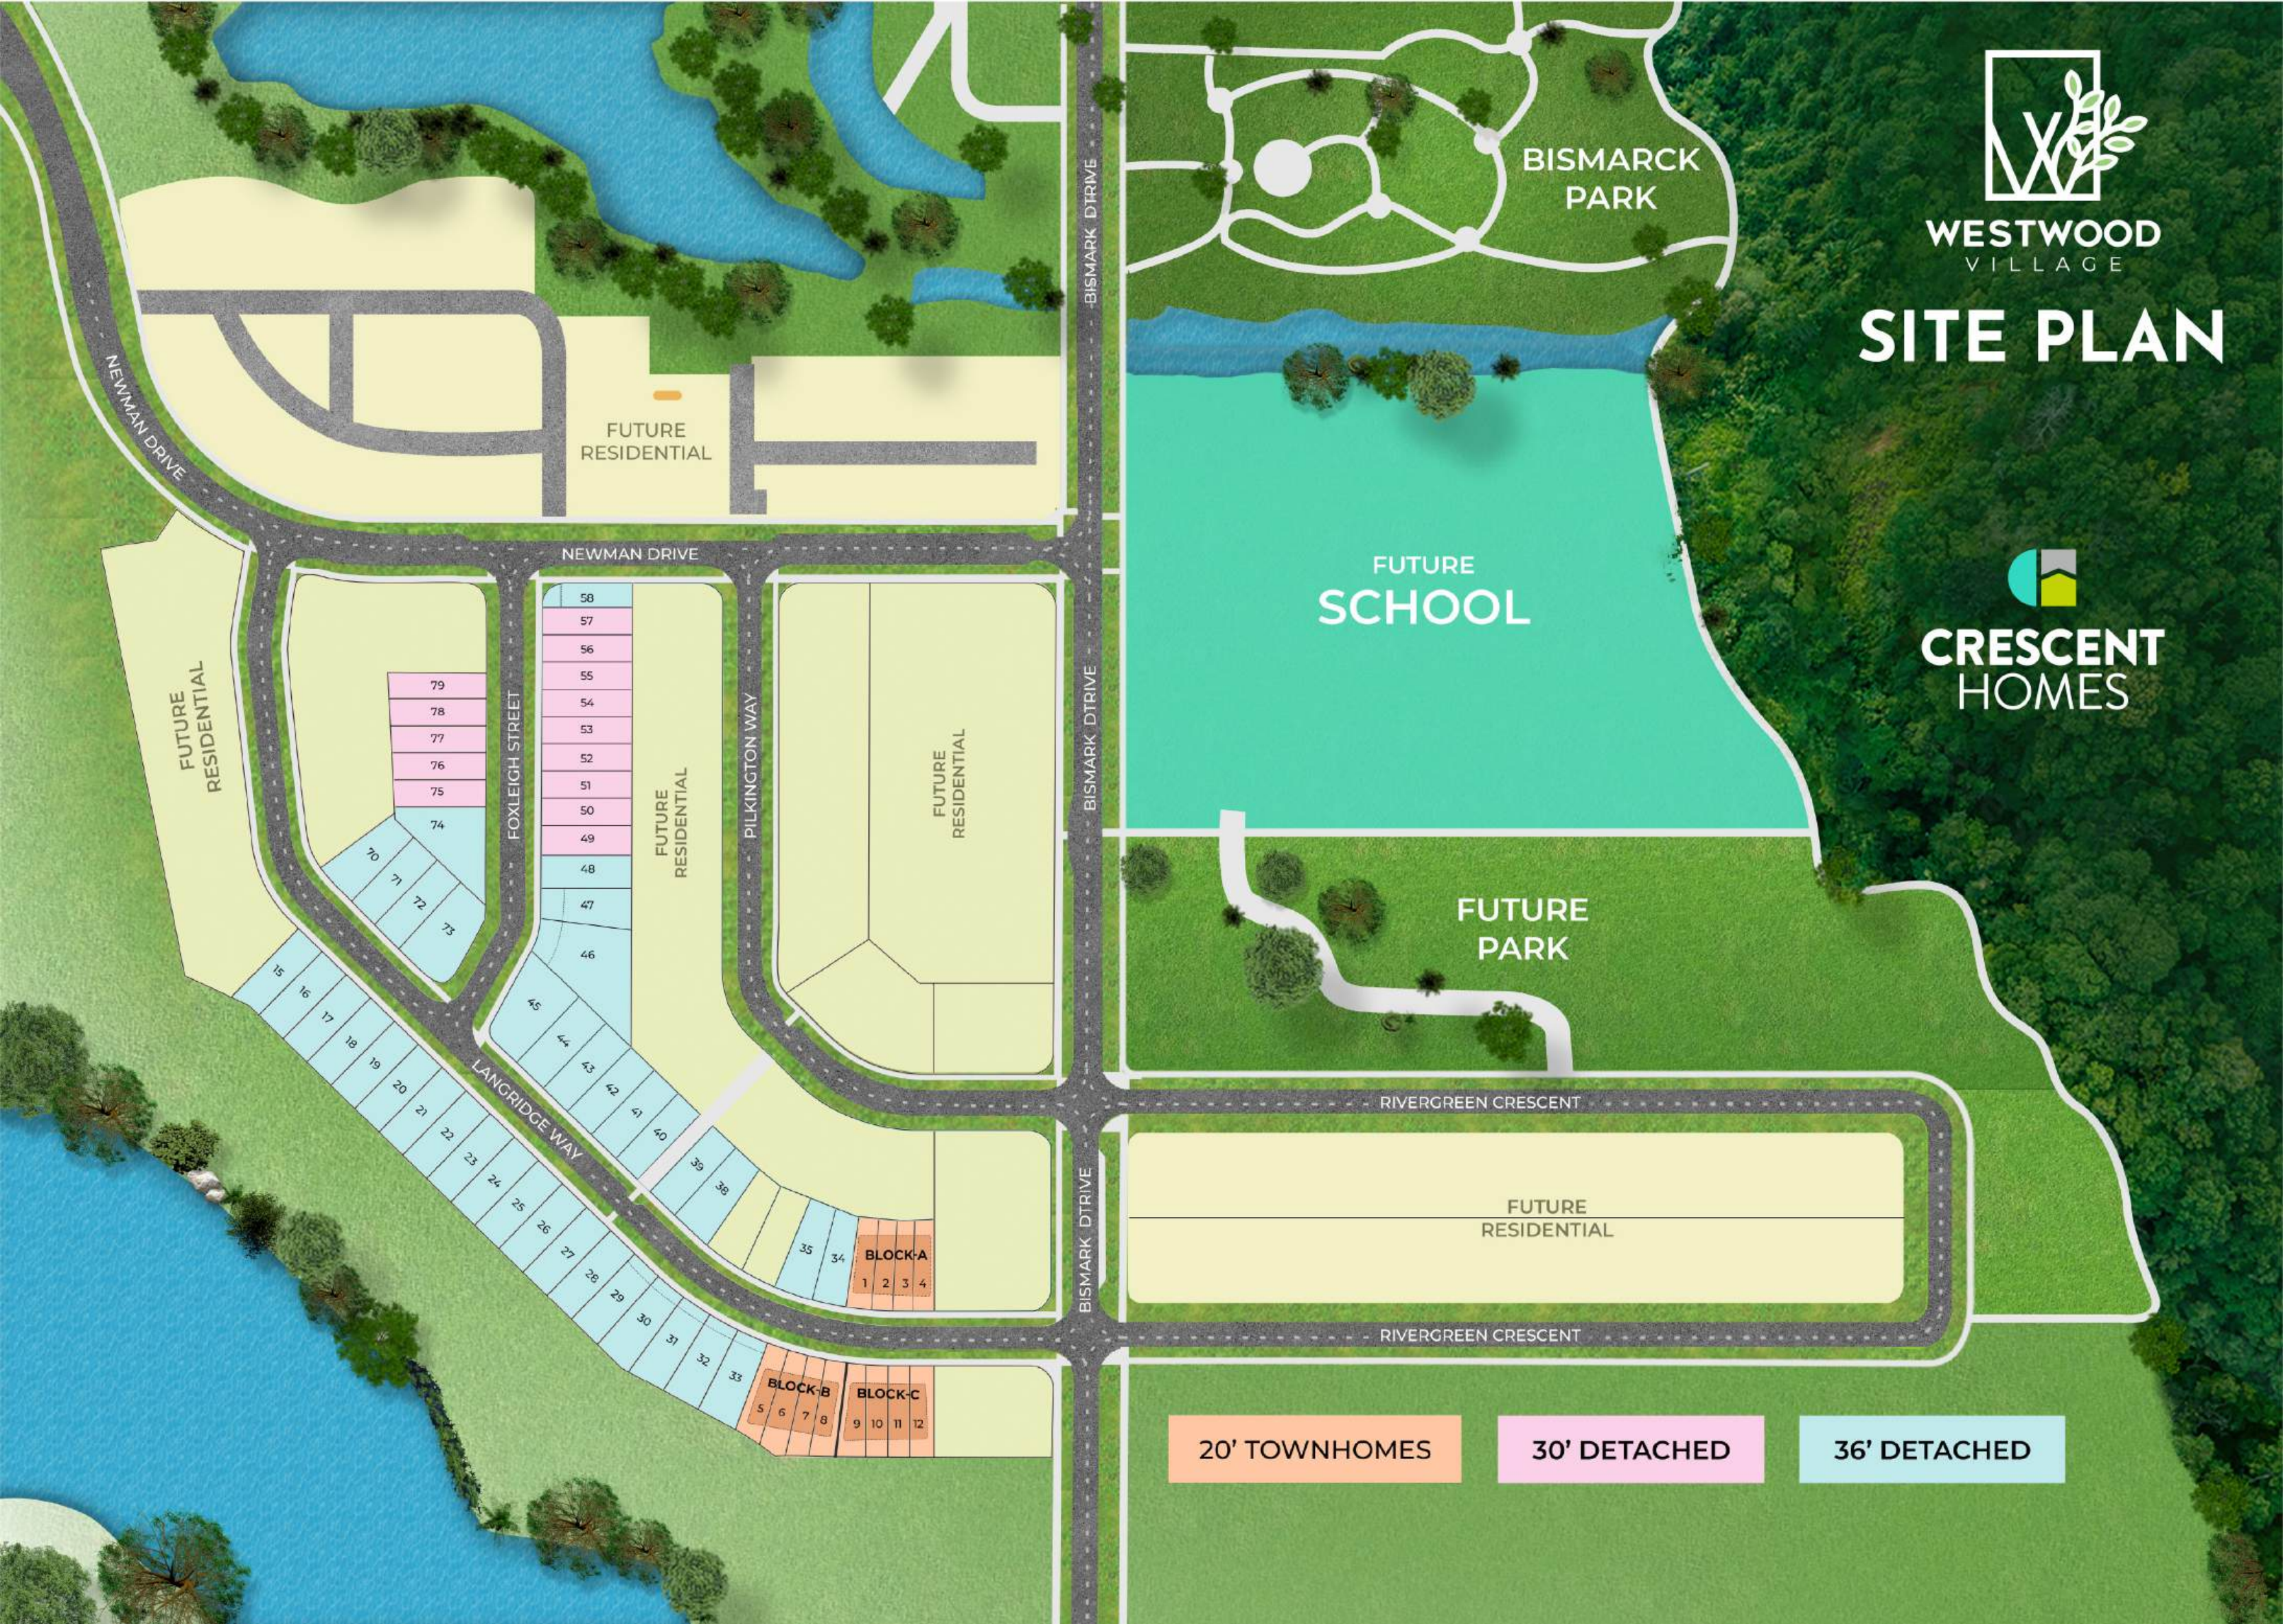

WESTWOOD  
VILLAGE

# SITE PLAN

CRESCENT  
HOMES

20' TOWNHOMES

30' DETACHED

36' DETACHED